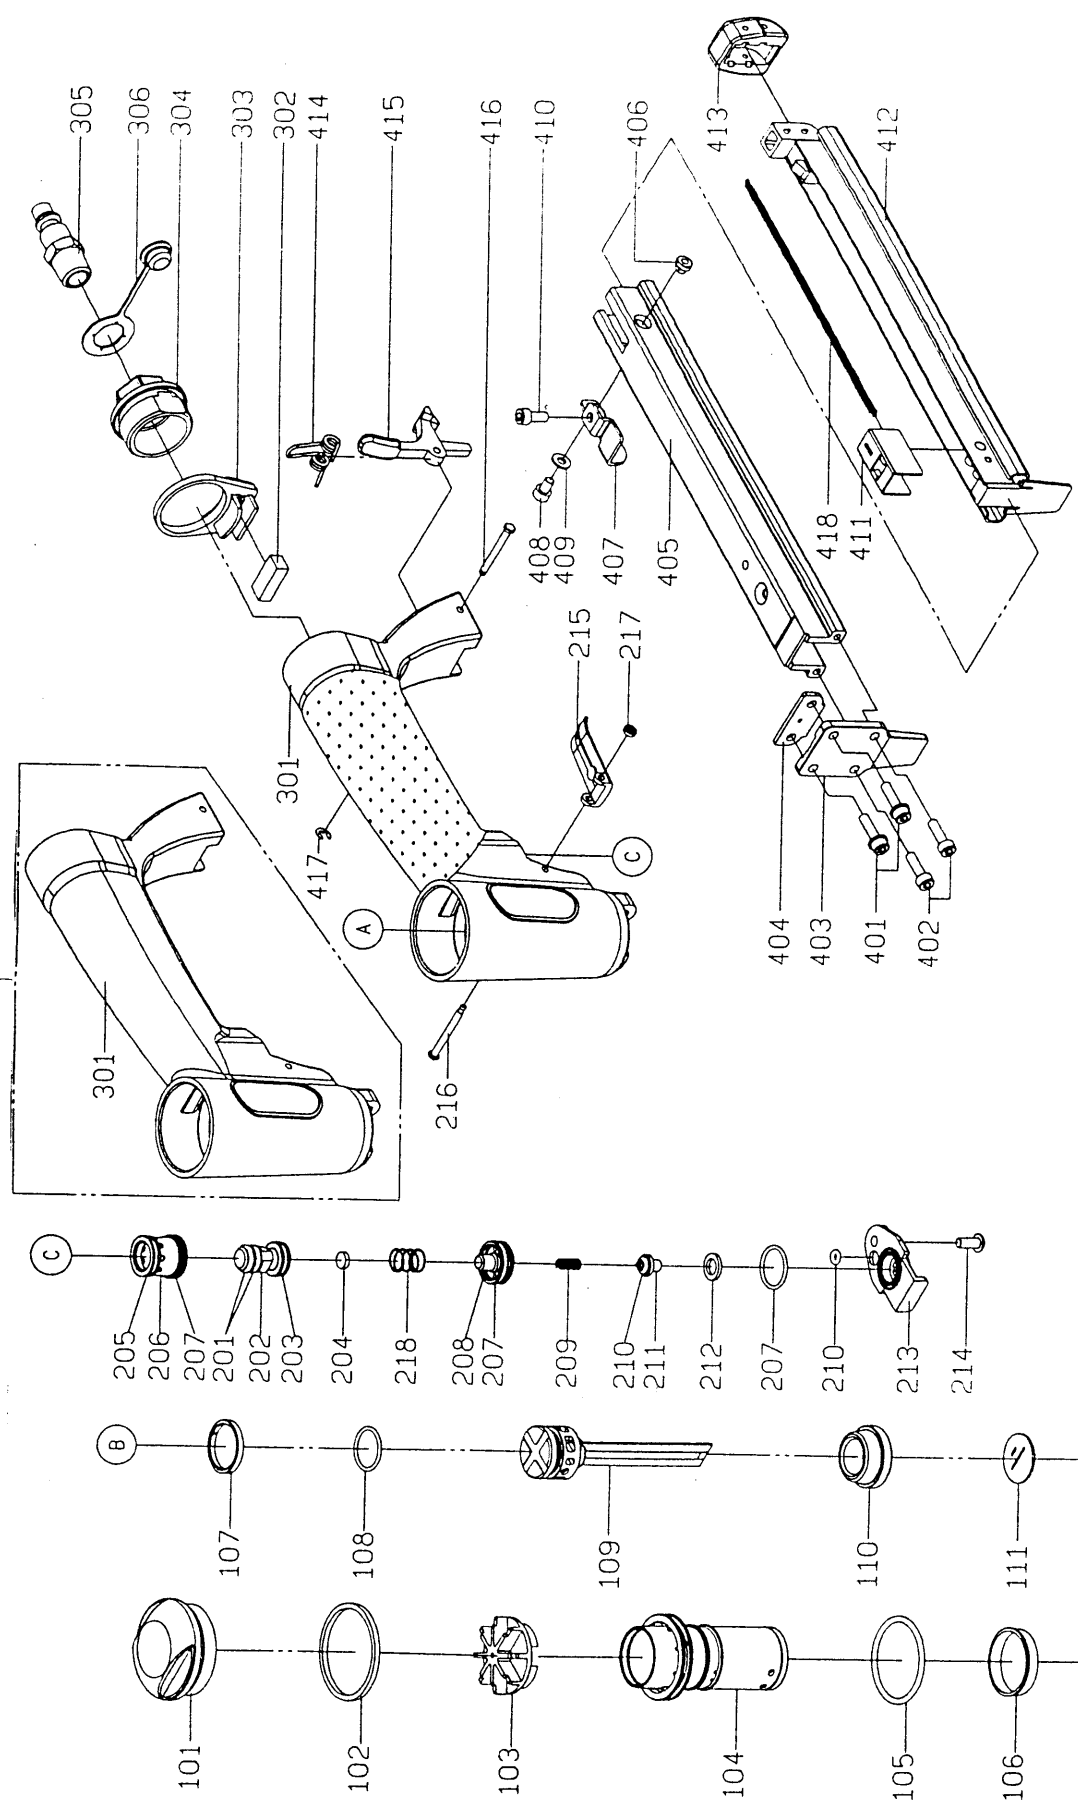

# DIAGRAM OF MODEL NO BEX S80/16-A1

## PARTS LIST FOR 330/16 A1

\*When ordering spare parts, please state item no., part no. and description.

ITEM NO.	PART NO.	DESCRIPTION	ITEM NO.	PART NO.	DESCRIPTION	ITEM NO.	PART NO.	DESCRIPTION
101	2020050000	REFLECTOR	304	2020850000	END CAP			
102	2020550047	PACKING	305	2303021	AIR PLUG			
103	2020060047	SPACER	401	201104161A	BOLT ASSY			
104	2020090000	CYLINDER	402	20110414C12	HEX.SOC.HD.BOLT			
105	3203300000	O - RING	403	2021120847	DRIVER GUIDE COVER			
106	2020240047	CYLINDER RING	404	2021130A00	GASKET			
107	2020310000	PISTON RING	405	2021190547	MAG.COVER			
108	2152086	O - RING	406	2020840A00	ANCHOR BLOCK			
109	1042530000	DRIVER UNIT	407	2021110847	BRACKET			
110	2020250047	DUMPER	408	20110406C12	HEX.SOC.HD.BOLT			
111	2021630A00	DRIVER GUIDE	409	3112060A00	FLAT WASHER			
201	3200240000	O - RING	410	20110410C12	HEX.SOC.HD.BOLT			
202	2020330000	VALVE PLUNGER	411	2021170A00	PUSHER			
203	3201230000	O - RING	412	1410230000	DRIVER GUIDE UNIT			
204	2020780047	CUSHION	413	2020790047	END PLATE			
205	3201240000	O - RING	414	2020770A00	SPRING			
206	2020320000	HOUSING	415	2020210847	STOPPER			
207	3201210000	O - RING	416	2021640A00	LATCH PIN			
208	2020350000	PLUNGER CAP	417	226105	E - RING			
209	100122001	SPRING	418	2020880100	PULL SPRING			
210	3200250000	O - RING						
211	2020340A00	PLUNGER						
212	2020740030	COLLAR						
213	2020710047	COVER						
214	20310410C12	HALF ROUND HD.HEX.BO						
215	2020560047	TRIGGER						
216	104620101	TRIGGER PIVOT PIN						
217	104620201	WEETHAME RETAINER						
218	2020730A00	SPRING						
301	1300350900	GUN BODY UNIT						
302	2020380000	WHEELER						
303	2020800047	GUIDE PLATE						