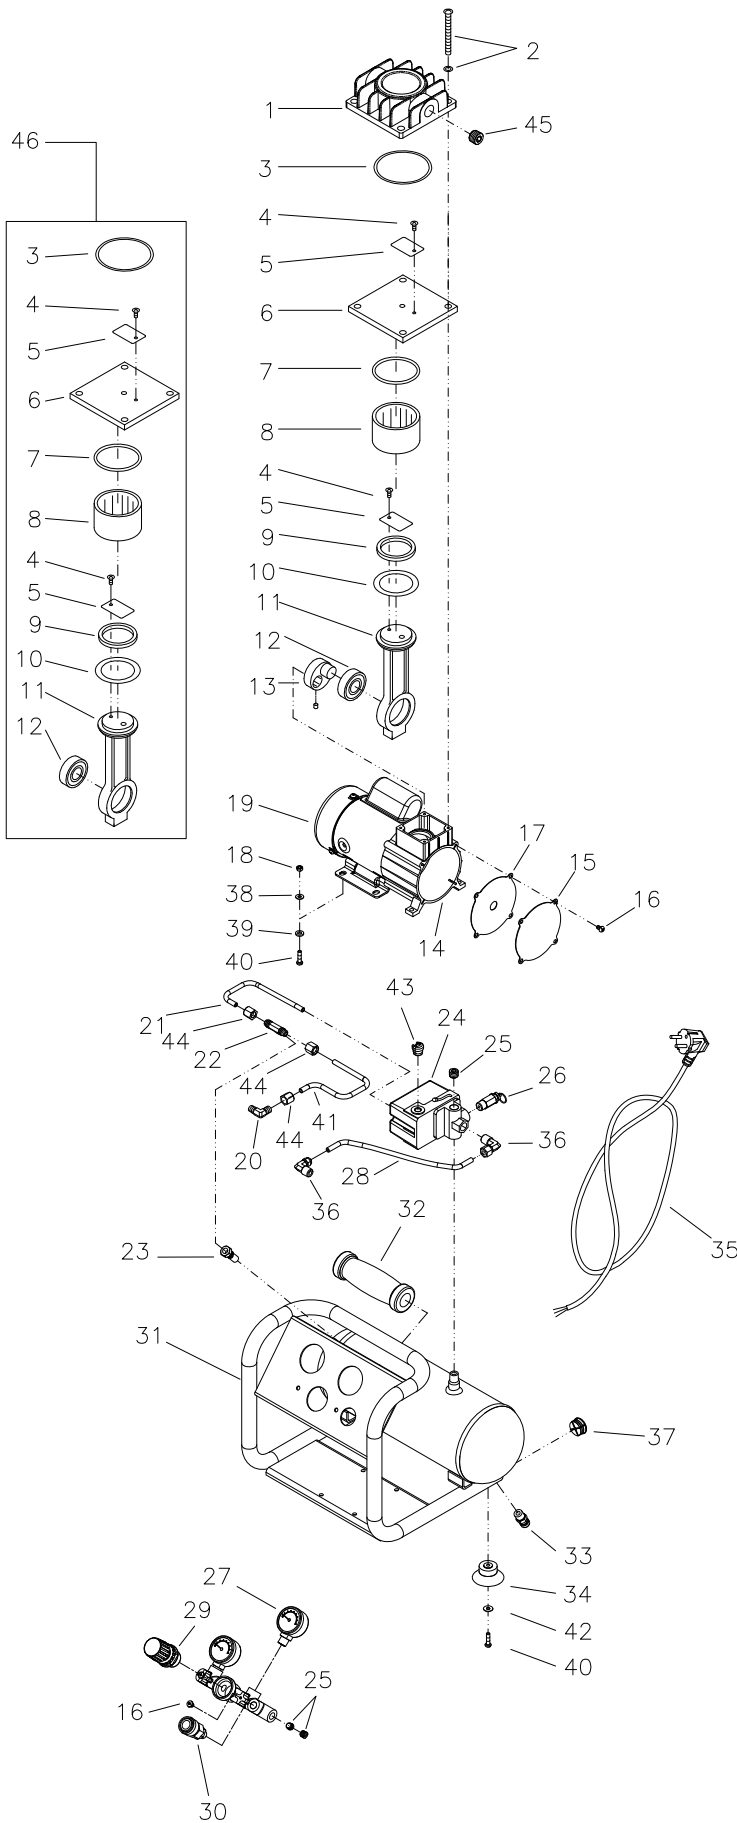

VI0204PT(230-50)

NO.	DESCRIPTION	PART NO.	QTY
1	Cylinder head	101017	1
2	Bolt/washer cylinder head	353015	1
3	O-Ring	333011	1
4	Round-head bolt	353010	2
5	In & Outlet valve plate	115004	2
6	Outlet valve seat	114006	1
7	O-Ring	333005	1
8	Cylinder	201020	1
9	Ring press plate	218001	1
10	Piston ring plate	208003	1
11	Piston rod	316009	1
12	Bearing	315017	1
13	Crankshaft	302024	1
14	Crankcase	301020	1
15	Crankcase front cover	304019	1
16	Round-head bolt	353021	6
17	Front cover packing	215014	1
18	Out six-angle nut	371003	4
19	Motor	251913	1
20	Unloading elbow	151002	1
21	Unloading tube	228044	1
22	Unloading elbow	152101	1
23	Check Valve	409017	1
24	Pressure switch	412012-1	1
25	Tube plug	360011	3
26	Safety valve	407005	1
27	Pressure gauge	411038	2
28	Unloading tube	240056	1
29	Regulator	410008	1
30	Quick coupler	447009	1
31	Air tank	401137	1
32	Rubber handle	435020	1
33	Drain cock	406001	1
34	Tank feet	434002	4
35	Power wire	452043	1
36	Unloading elbow	151009	2
37	Tube plug	439003	2
38	Plate washer	381022	4
39	Plastic washer	384003	4
40	Round-head bolt	353024	8
41	Unloading tube	228038	1
42	Plastic washer	381021	4
43	Strain relief clip	457005	2
44	tube nut	373001	3
45	copper plug	360013	1
46	Valve cylinder rod kit(#3-#12)	VCR-0204PT	